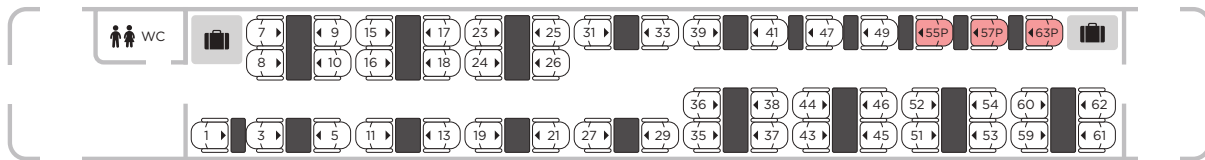

LNER

INTERCITY 225 COACH LAYOUTS

9 COACH TRAINS

INTERCITY 225

9 Coach

Coach M

First Class

LNER

- First Class
- Standard
- Priority seat
- Luggage rack

INTERCITY 225

LNER

9 Coach

Coach L

First Class

- First Class
- Standard
- Priority seat
- Wheelchair space
- Companion seat
- Luggage rack

INTERCITY 225

Standard

LNER

□ First Class

□ Standard

■ Priority seat

■ Luggage rack

INTERCITY 225

LNER

- First Class
- Standard
- Priority seat
- Luggage rack

INTERCITY 225

LNER

9 Coach

Coach B

Standard

- First Class
- Standard
- Priority seat
- Luggage rack