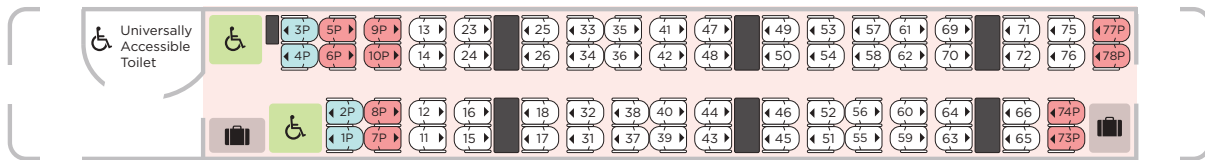

Standard

LNER

□ First Class

□ Standard

■ Priority seat

■ Luggage rack

INTERCITY 225

LNER

9 Coach

Coach F

Standard

- First Class
- Standard
- Priority seat
- Wheelchair space
- Companion seat
- Luggage rack

INTERCITY 225

LNER

9 Coach

Coach E