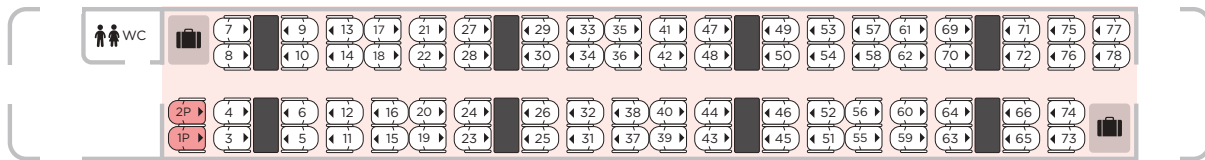

9 Coach

Coach F

Standard

- First Class
- Standard
- Priority seat
- Wheelchair space
- Companion seat
- Luggage rack

INTERCITY 225

LNER

9 Coach

Coach E

Standard

- First Class
- Standard
- Priority seat
- Luggage rack

INTERCITY 225

LNER

9 Coach

Coach D

Standard

 First Class

 Standard

 Priority seat

 Luggage rack

INTERCITY 225

LNER

9 Coach

Coach C

Standard

- First Class
- Standard
- Priority seat
- Luggage rack

INTERCITY 225

LNER

9 Coach

Coach B

Standard

- First Class
- Standard
- Priority seat
- Luggage rack