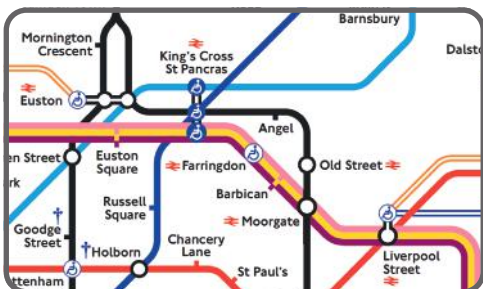

# Suggested alternative routes via Liverpool Street during disruption

We're sorry to say our LNER services are currently disrupted or suspended with significant delays.

The last train times via an alternative route may be much earlier.

## Approx journey times

**London Liverpool Street to Peterborough** via Cambridge  
2hrs 20mins

**London Liverpool Street to Stevenage** via Cambridge  
2hrs 5mins

## To Liverpool Street from London King's Cross:

The quickest way to take the Underground from London King's Cross using the Hammersmith & City Line, the Circle Line or the Metropolitan Line to Liverpool Street Station.

Scan the QR code to get this on your phone.

- London King's Cross
- Liverpool Street
- Change of train
- Limited services
- Less frequent service
- One train per hour or more