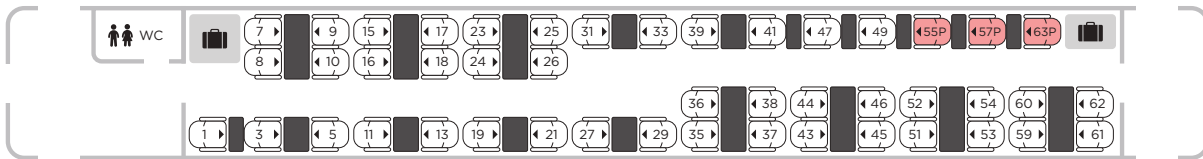

LNER

MK4

COACH LAYOUTS

9 COACH TRAINS

MK4

9 Coach

Coach M

First Class

LNER

- First Class
- Standard
- Priority seat
- Luggage rack

MK4

9 Coach

Coach L

First Class

LNER

- First Class
- Standard
- Priority seat
- Wheelchair space
- Companion seat
- Luggage rack

MK4

9 Coach

Coach K

First Class

LNER

- First Class
- Standard
- Priority seat
- Luggage rack

MK4

9 Coach

9 Coach

Coach B

Standard

LNER

- First Class
- Standard
- Priority seat
- Luggage rack